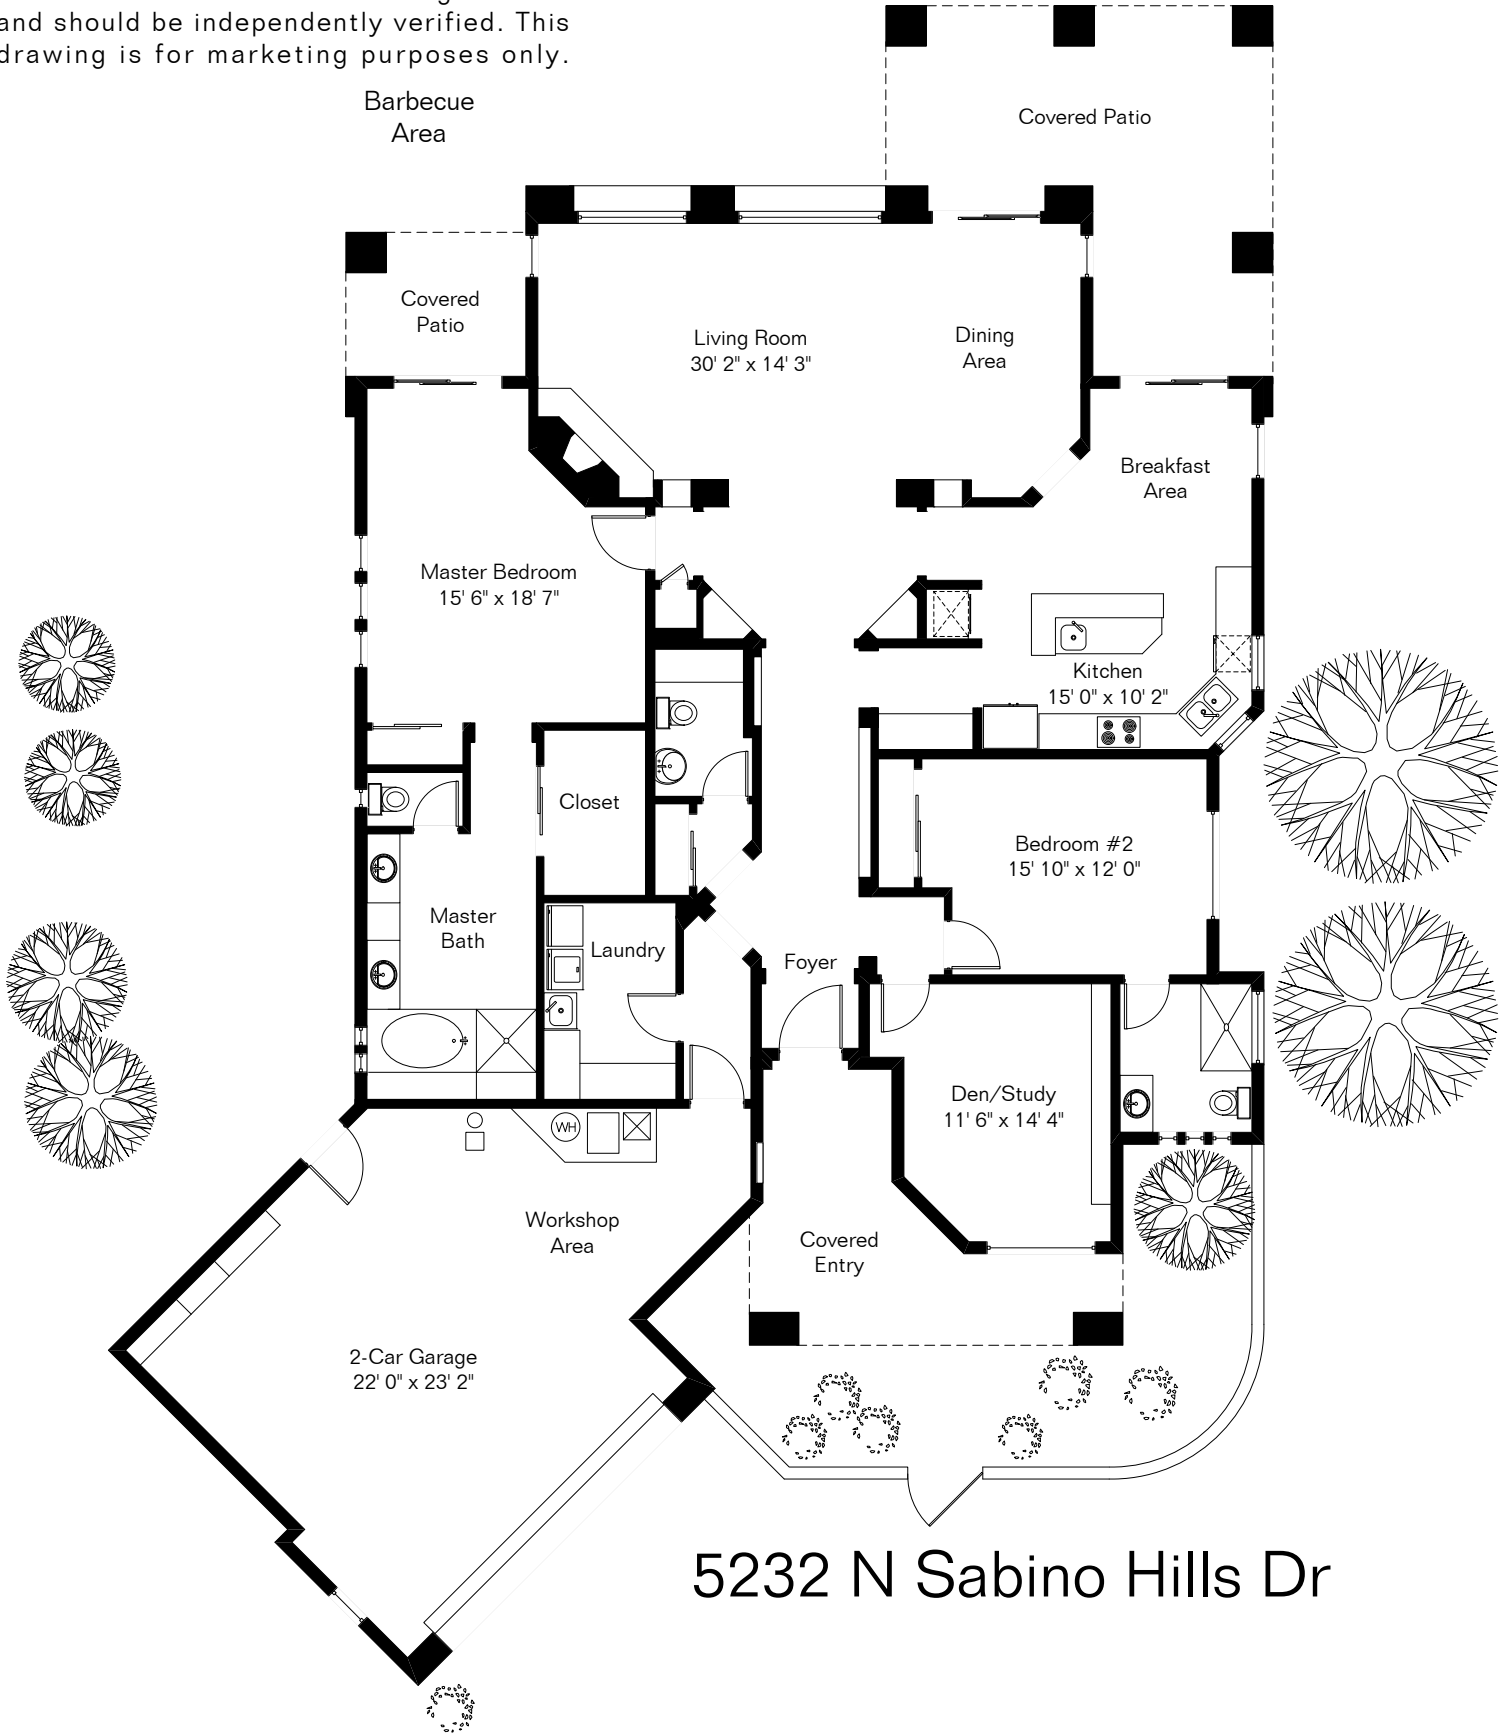

The square footages and room size information are deemed to be reliable but are not guaranteed and should be independently verified. This drawing is for marketing purposes only.

5232 N Sabino Hills Dr

Site Visit February 2020

Copyright 2020 Floor Plans First! LLC
All Rights Reserved.

Living Area 2,420 Sq Ft
Garage 695 Sq Ft

www.FloorPlansFirst.com

Toll Free (877) 887-1500
Voice (520) 881-1500

Floor Plans First!
See the Floor Plan First!